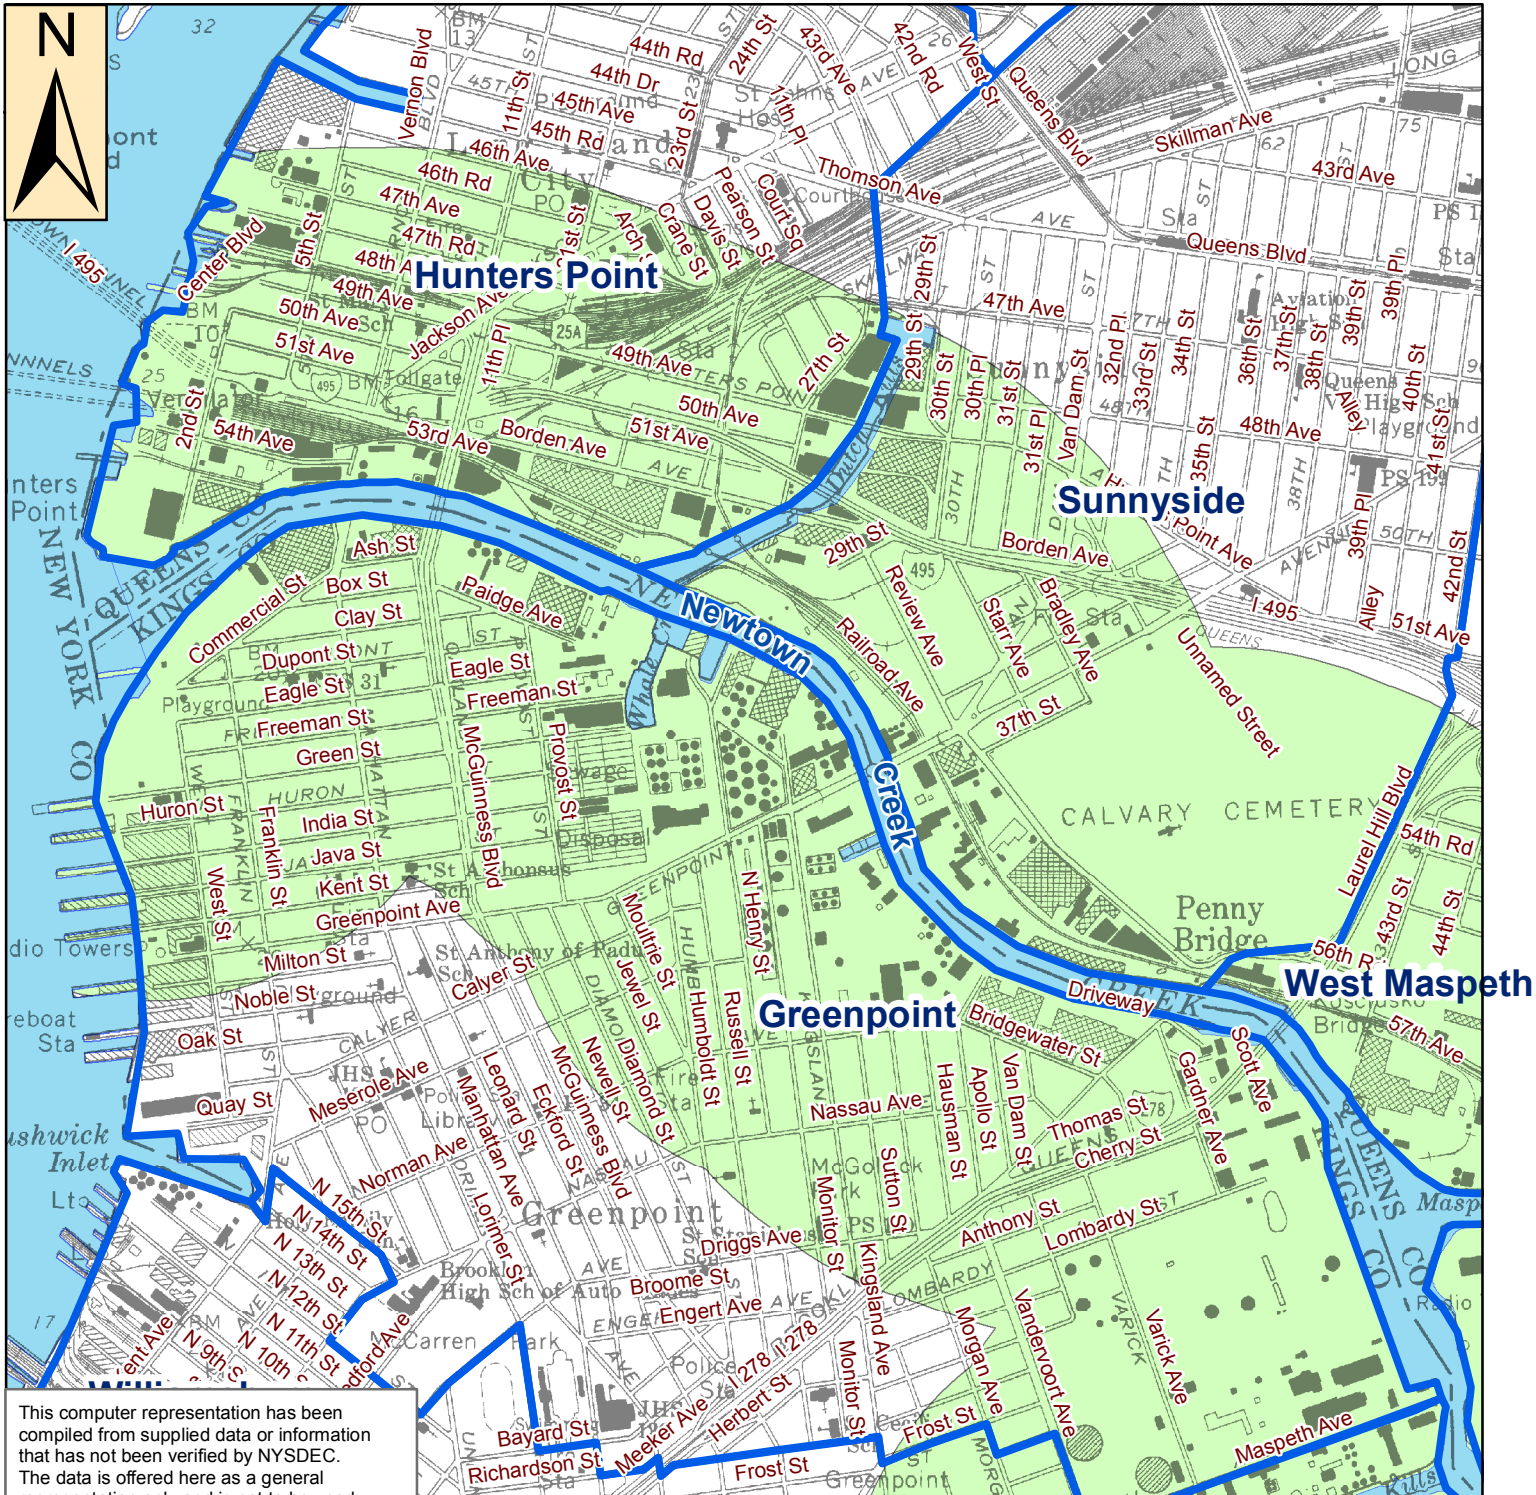

Neighborhoods within one half mile of Newtown Creek, Brooklyn and Queens, New York

This computer representation has been compiled from supplied data or information that has not been verified by NYSDC. The data is offered here as a general representation only and is not to be used for commercial purposes without verification by an independent professional qualified to verify such data or information.

NYSDC does not guarantee the accuracy, completeness, or timeliness of the information shown and shall not be liable for any loss or injury resulting from reliance.

Data Source for Neighborhood Boundaries: New York City Department of City Planning, Community Data Portal http://home2.nyc.gov/html/dcp/html/neigh_info/nhmap.shtml

Legend

-  Newtown Creek Neighborhoods
-  0.5 Mile Radius from Creek
-  Estuaries

0 0.1 0.2 0.3 0.4 0.5 Miles

SCALE: 1:18,000

For questions about this map contact:
 New York State Department of
 Environmental Conservation
 Office of Environmental Justice
 625 Broadway, 14th Floor
 Albany, New York 12233-1500
 (518) 402-8556
 ej@gw.dec.state.ny.us